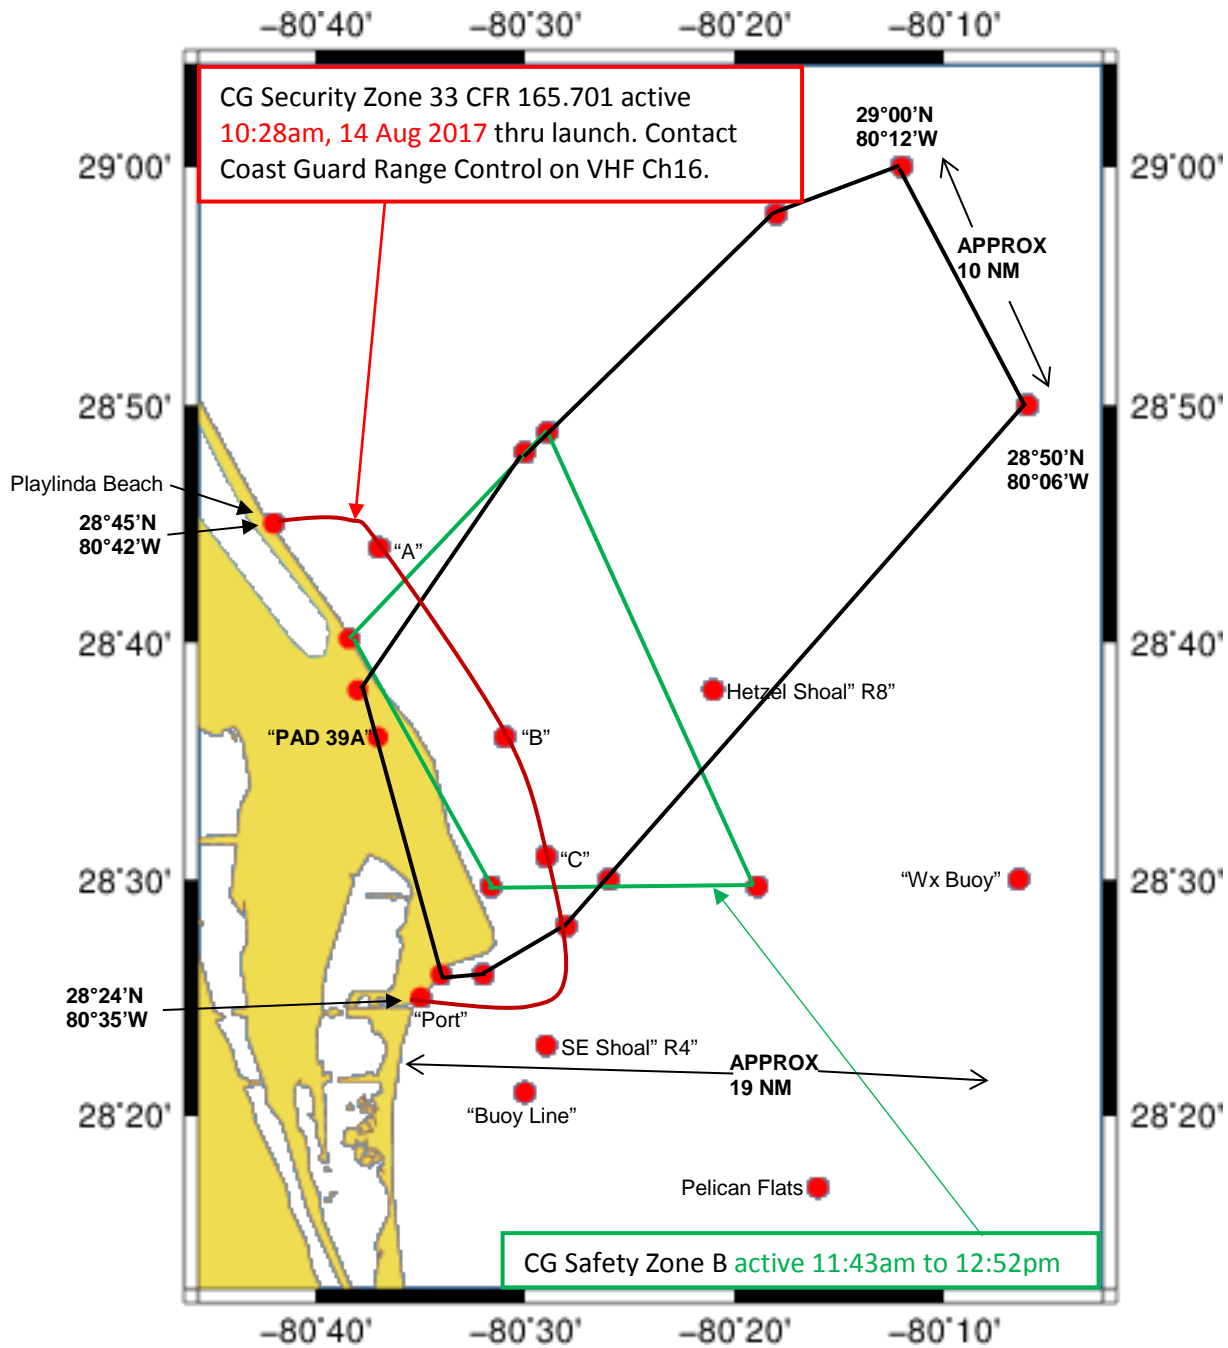

45th Space Wing Launch Hazard Area

SPACEX

CRS-12

CX-39A LZ-1

14 Aug 2017

RESCHEDULED

14 Aug 2017

Please remain clear of the

Launch Hazard Area from

10:15am-1:30pm

If this launch is delayed the next attempt will be 15 Aug.

Hazard Area times will be 10am to 1pm.

Launch Hazard Area Recorded Line: 1-800-470-7232