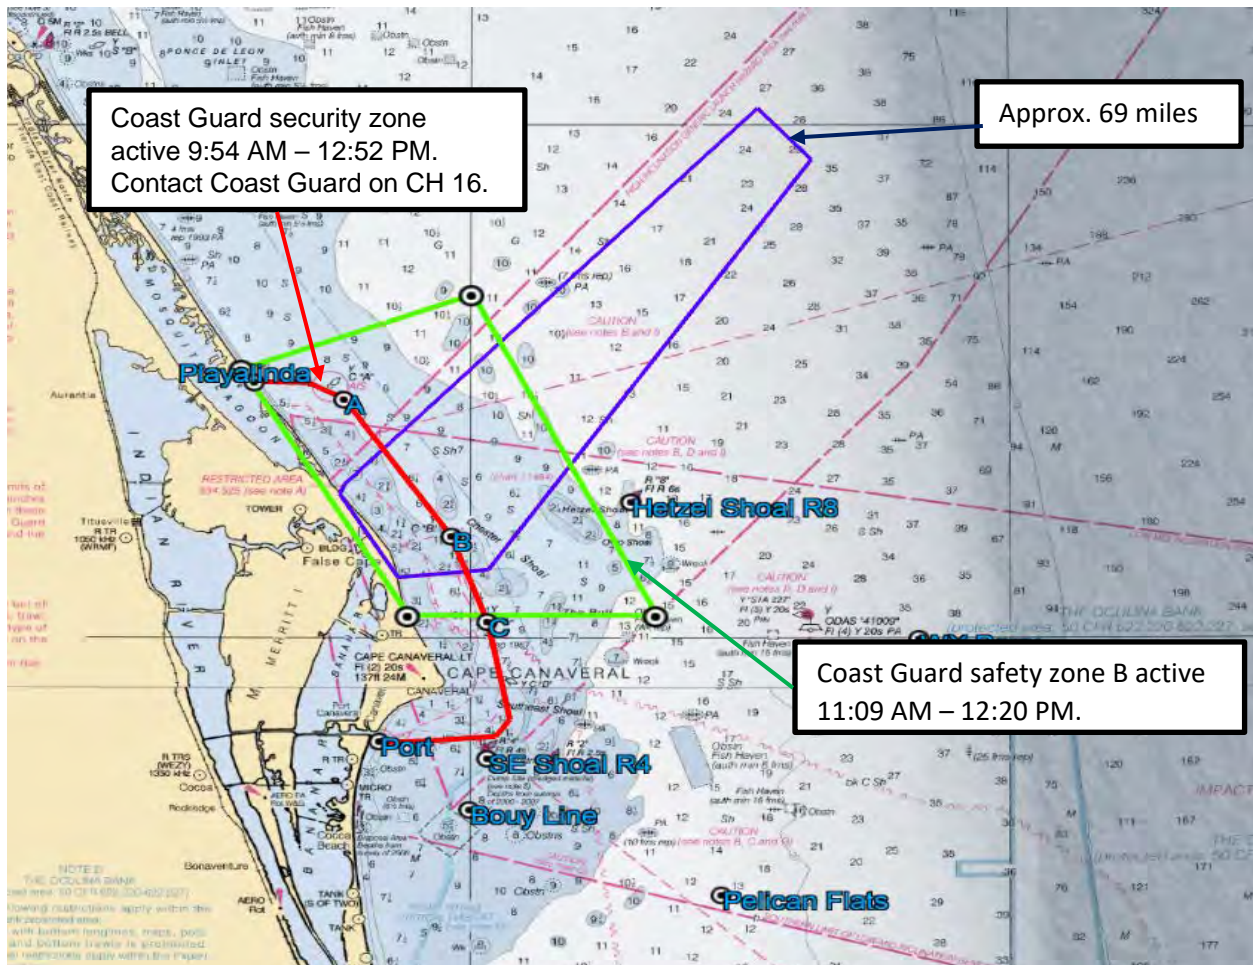

45th Space Wing Launch Hazard Area

SPACEX STARLINK L9

08-Jul-20

LAUNCH HAZARD AREA COORDINATES

(PURPLE BOX ON MAP)

28 36 59.90N 80 36 4.51W
 28 50 0.00N 80 24 0.00W
 29 12 0.00N 79 56 0.00W
 29 11 0.00N 79 53 0.00W
 28 36 0.00N 80 24 0.00W
 28 30 5.99N 80 32 50.98W
 28 31 46.30N 80 33 39.05W

Please remain clear of the

Launch Hazard Area from:

9:45 AM - 1:00 PM

If launch is delayed the next attempt will be **09-Jul-20.**

Backup Launch Hazard Area: **9:30 AM - 12:45 PM**

Launch Information Recorded Line: