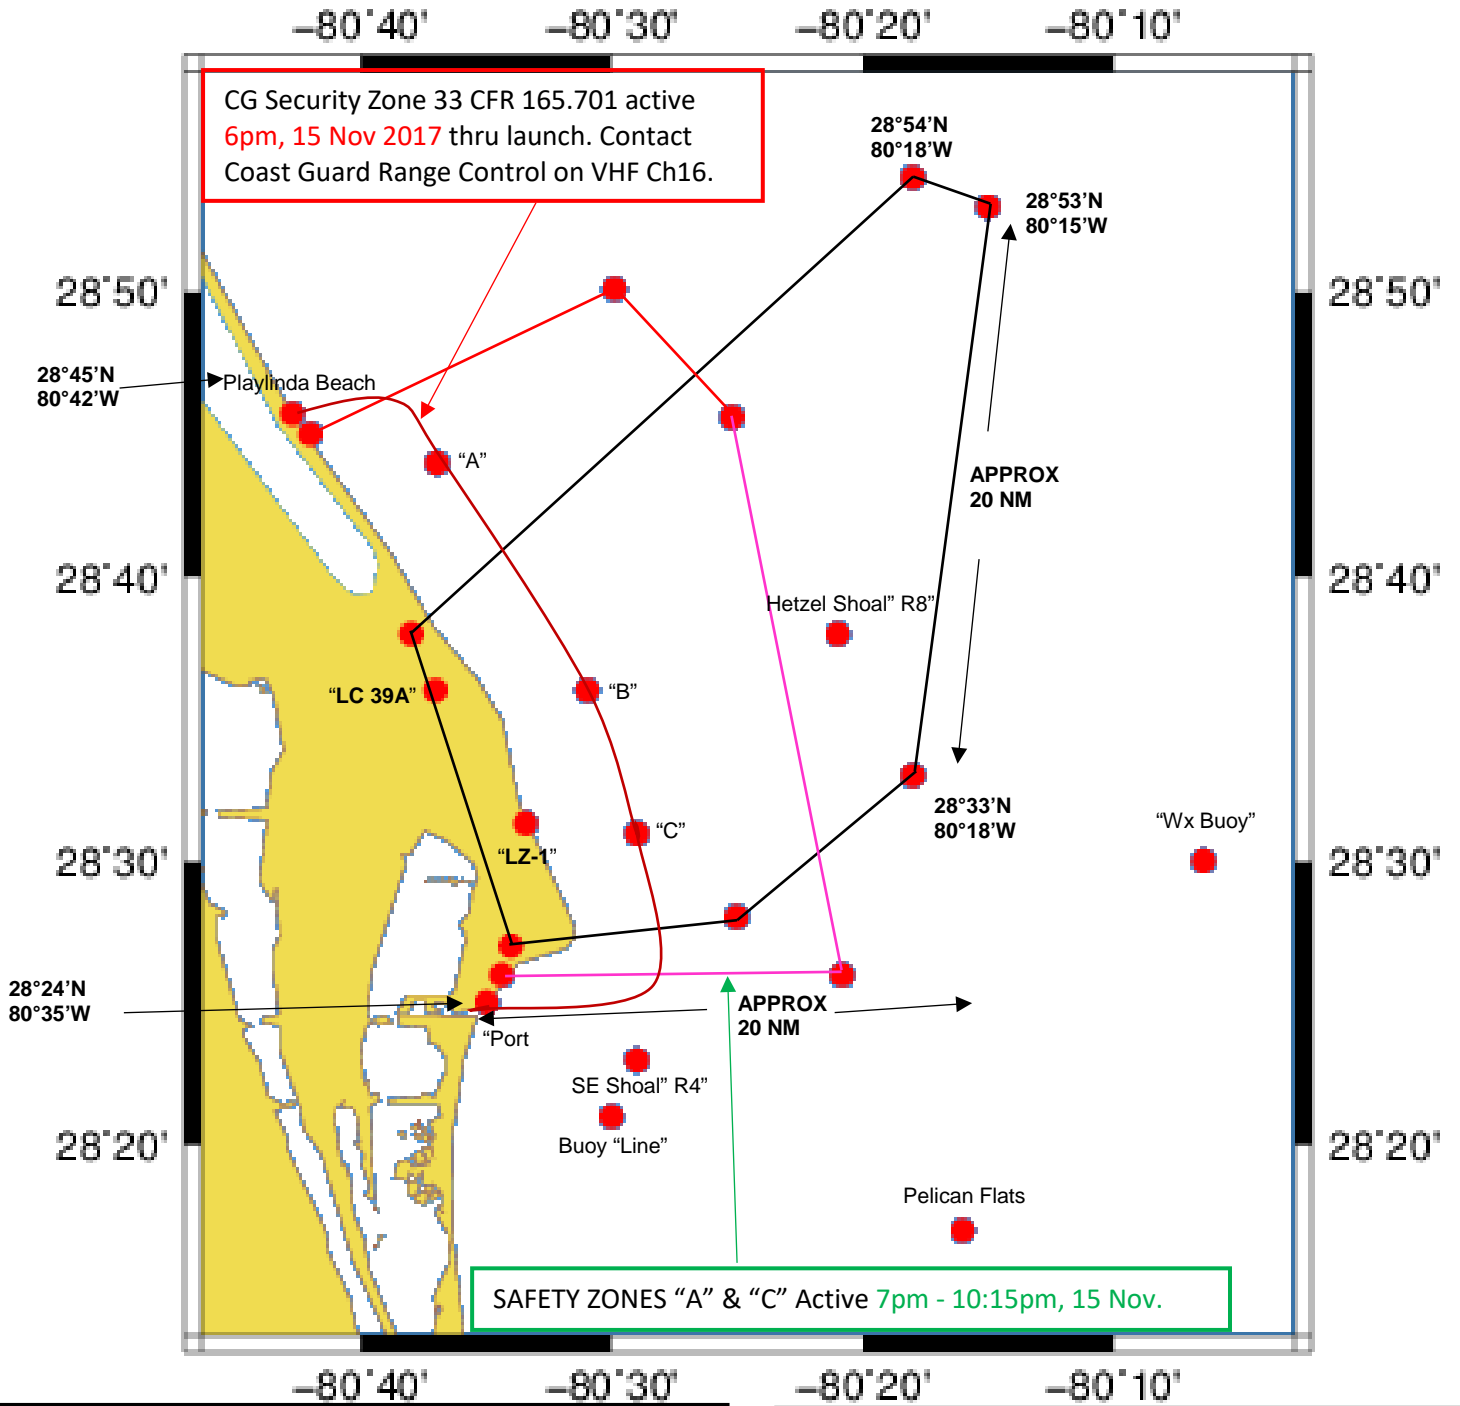

# 45<sup>th</sup> Space Wing Launch Hazard Area

**SPACEX**  
**ZUMA**  
**CX-39A – LZ-1**  
**15 Nov 2017**

Please remain clear of the  
**Launch Hazard Area from**  
**6pm – 10:45pm**  
If this launch is delayed the next attempt will be **16 Nov.**  
Hazard Area times will be **the same.**  
Launch Hazard Area Recorded Line: 1-800-470-7232