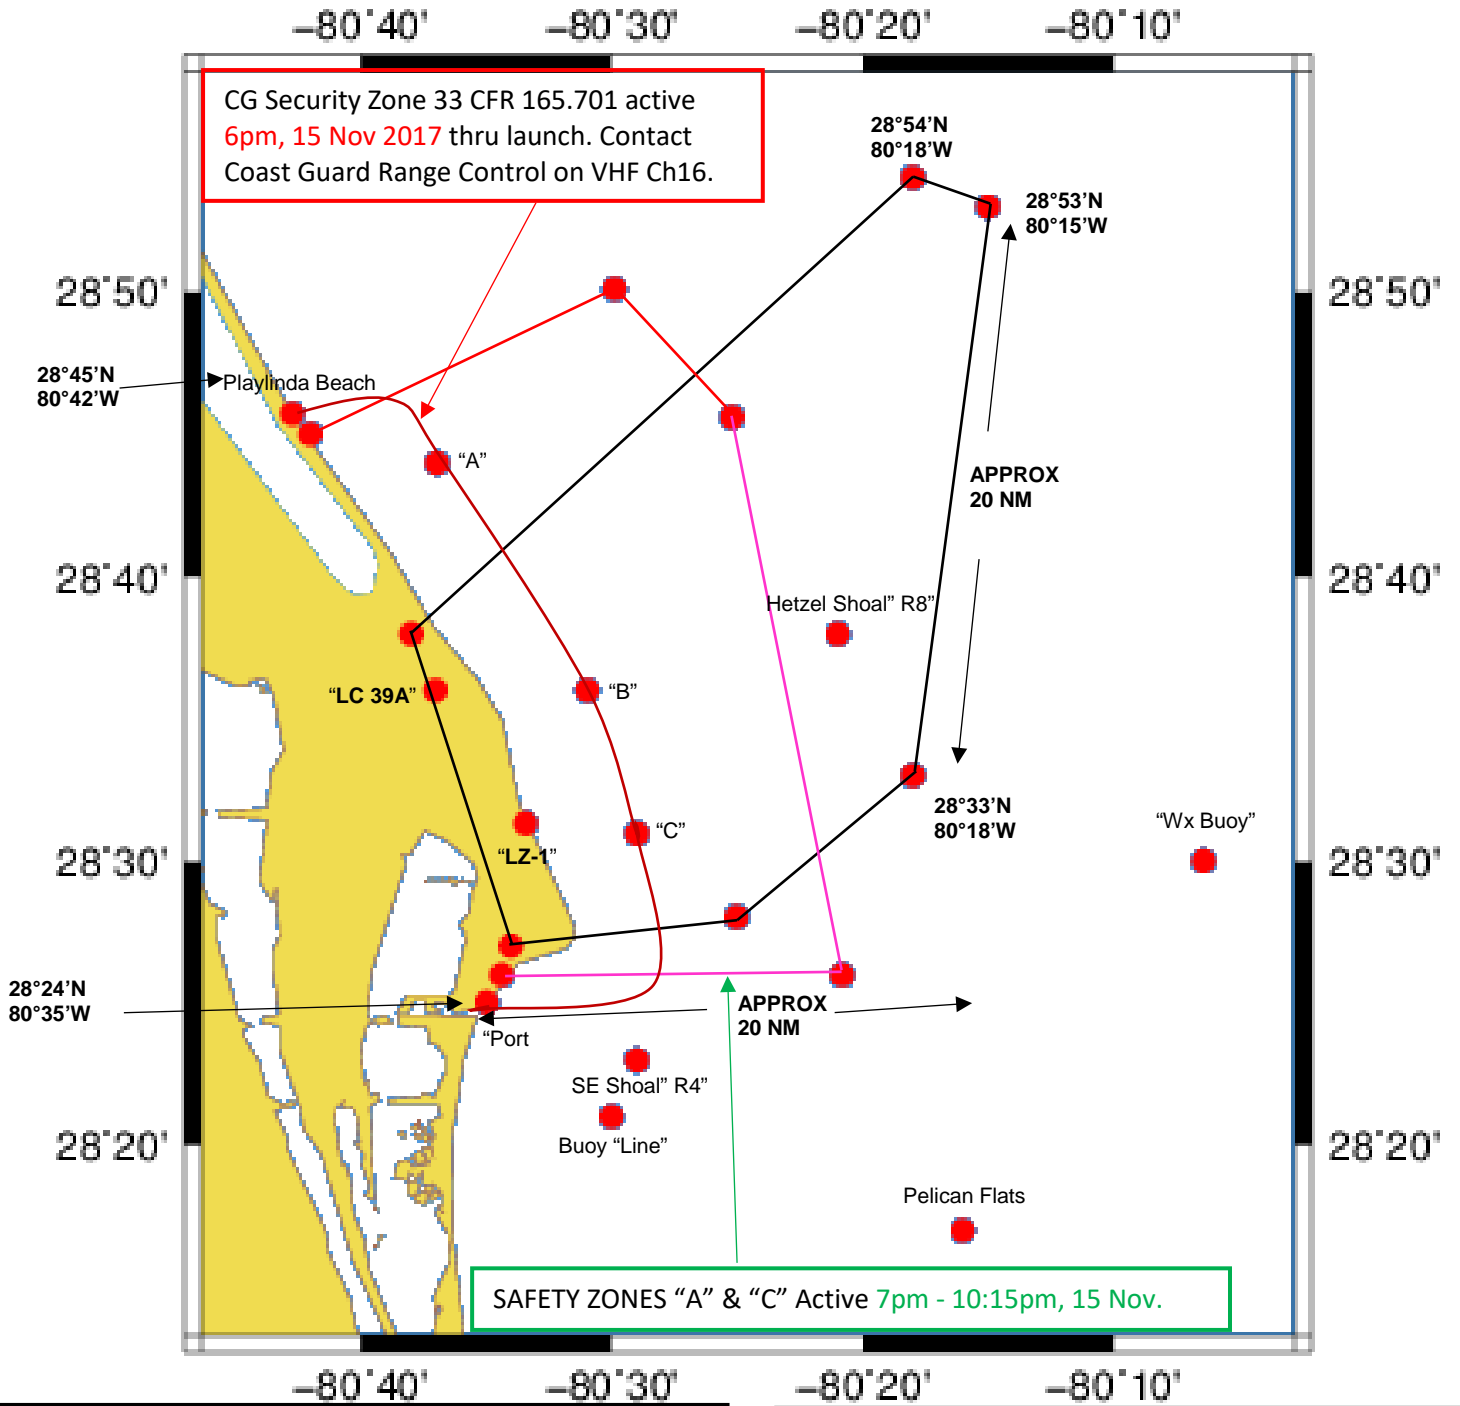

45th Space Wing Launch Hazard Area

SPACEX

ZUMA

CX-39A – LZ-1

15 Nov 2017

Please remain clear of the

Launch Hazard Area from

6pm – 10:45pm

If this launch is delayed the next attempt will be 16 Nov.

Hazard Area times will be the same.

Launch Hazard Area Recorded Line: 1-800-470-7232